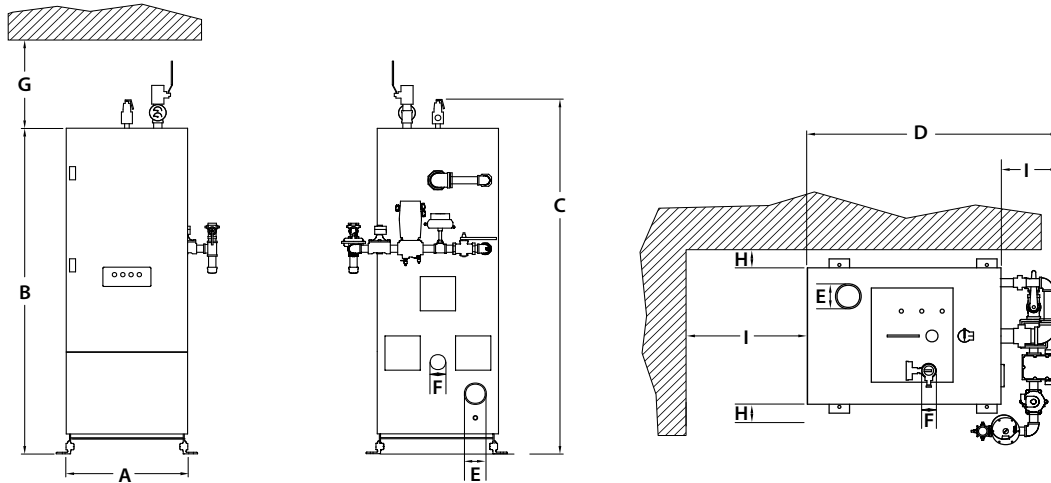

SPECIFICATIONS AND DIMENSIONS

| SPECIFICATIONS | PDWH | 1000 |
|----------------------------|-----------|--------------------|
| Fuel Type | | Nat Gas or Propane |
| Input | BTU/Hr. | 1,000,000 |
| Output (90°F In 140°F Out) | BTU/Hr. | 920,000 |
| Unit Size / Output | BHP | 25 |
| Electrical Requirements | 120V/60/1 | 4 Amps |
| MAWP | PSI | 60/160 |
| Water Content | Gal | 42 |
| Dry Weight | LB | 1,800 |
| Operating Weight | LB | 2,150 |

| DIMENSIONS* | PDWH | 1000 |
|--|------|------|
| A. Boiler Width | IN | 27.5 |
| B. Boiler Height | IN | 76 |
| C. Boiler Height with Trim | IN | 82.8 |
| D. Boiler Depth with Trim | IN | 50.3 |
| E. Air Inlet / Exhaust Outlet Diameter | IN | 4 |
| F. Water Inlet / Outlet Diameter | IN | 2 |
| G. Min. Clearance to Ceiling | IN | 24 |
| H. Min. Clearance to Sides | IN | 1 |
| J. Min. Clearance to Front and Rear | IN | 36 |